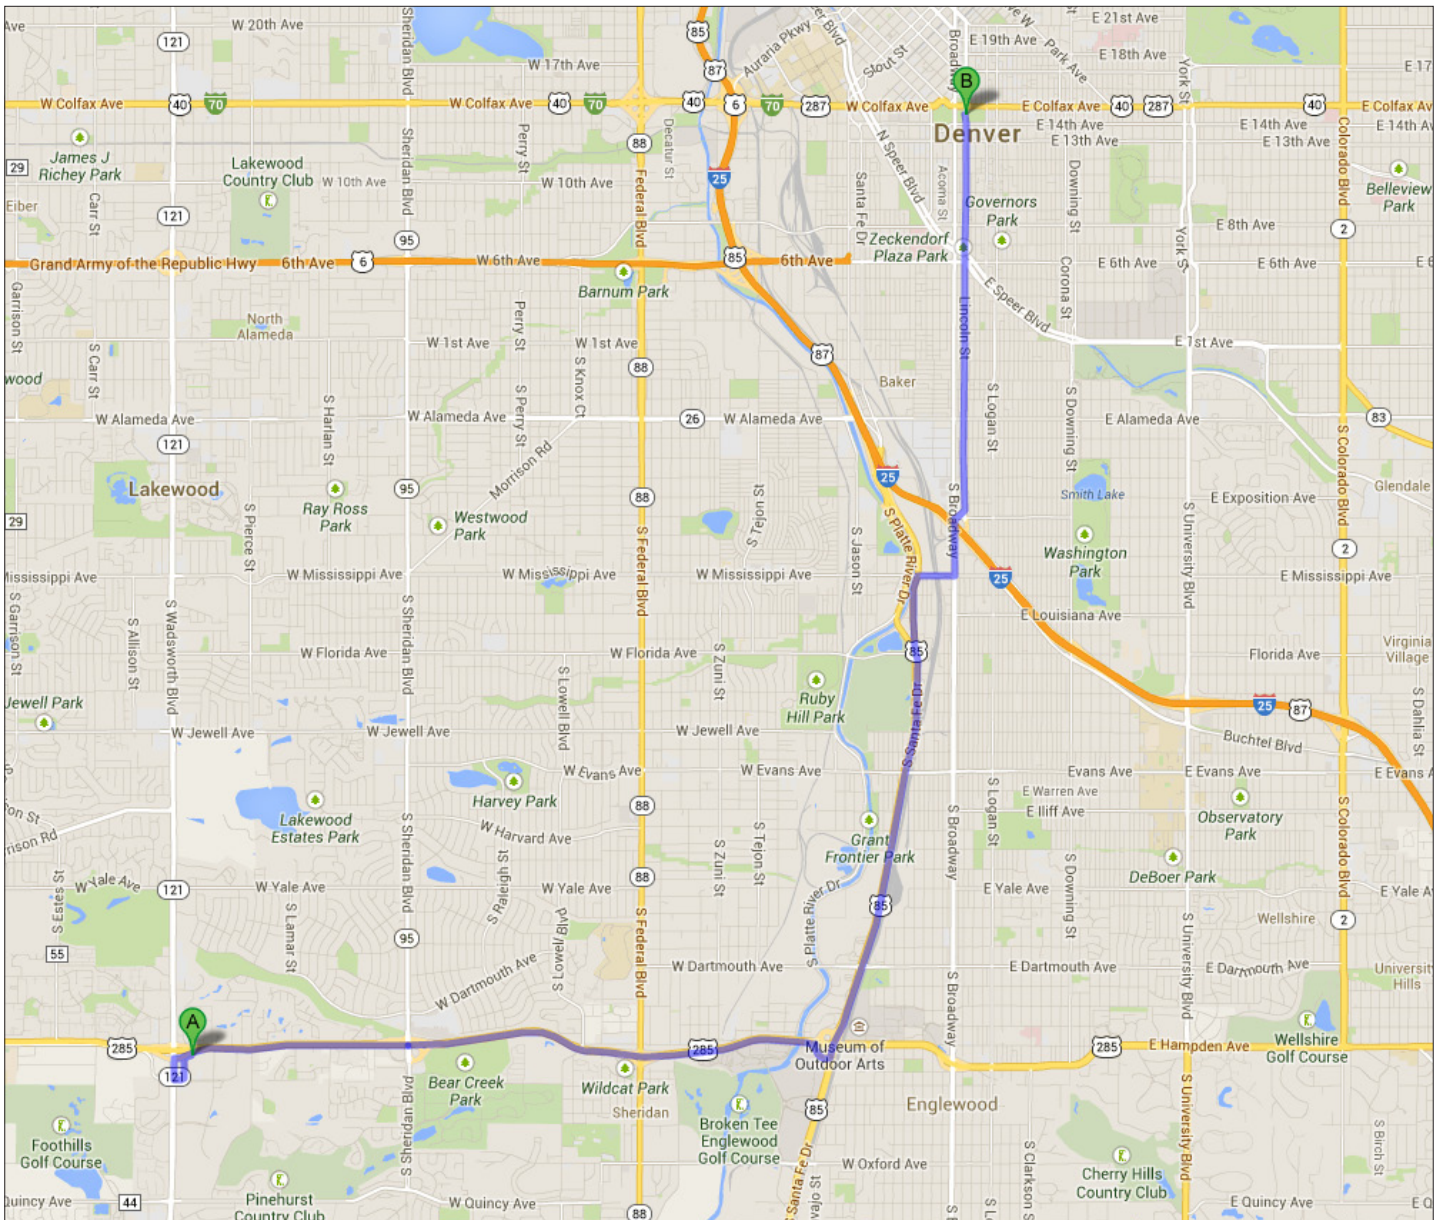

DIRECTIONS: HOLIDAY INN TO CAPITOL

FROM:
Holiday Inn Lakewood
7390 W Hampden Ave
Lakewood, Colorado 80227

TO:
Colorado State Capitol
200 E Colfax Ave
Denver, CO 80203

1. Head west toward S Vance St (282 ft)
2. Turn left onto S Vance St (486 ft)
3. Turn right onto W Jefferson Ave (404 ft)
4. Take 2nd right onto CO-121 Wadsworth Blvd (5.1 mi)
5. Turn right to merge onto US-285 N (4.1 mi)
6. Take the US-85/Santa Fe Dr ramp (0.2 mi)
7. Turn left onto S Santa Fe Dr (3.2 mi)
8. Turn right onto W Mississippi Ave (0.2 mi)
9. Turn left onto S Broadway (0.4 mi)
10. Continue onto S Lincoln St (335 ft)
11. Turn left to stay on S Lincoln St (2.5 mi)